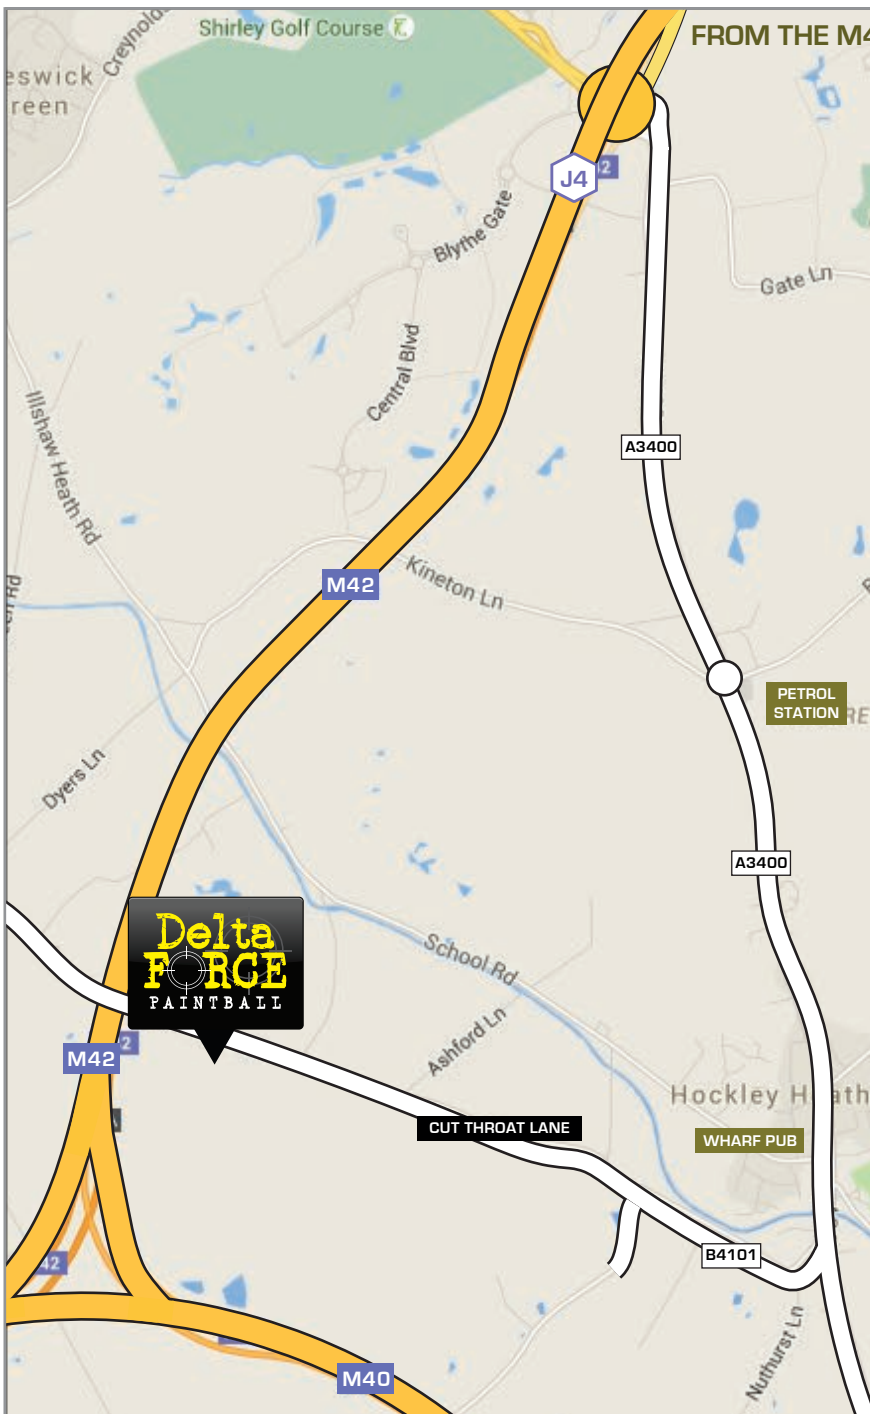

IMPORTANT INFORMATION

- All paintball centres are located in woodlands. Woodlands do not always have specific postcodes.
- Please don't rely 100% on the postcode alone.
- GPS coordinates can be used to find the exact location of the paintball centre.
- Please car pool where possible as parking on-site is limited.

BY CAR

FROM THE M42

- Exit the M42 at Junction 4 and take the A3400 towards Hockley Heath.
- After 1.1 miles, you will reach a roundabout, take the second exit and stay on the A3400. You should pass a petrol station on your left.
- Continue for 1 mile. You will pass the Wharf Pub on the right and Old Warwick Road on the left.
- Take the next right onto B4101 (Spring Lane).
- After 0.5 miles, the road turns sharply left; keep right continuing onto Cut Throat Lane.
- After 0.9 miles the entrance to the paintball centre will be on your left; just before the bridge over the M42.